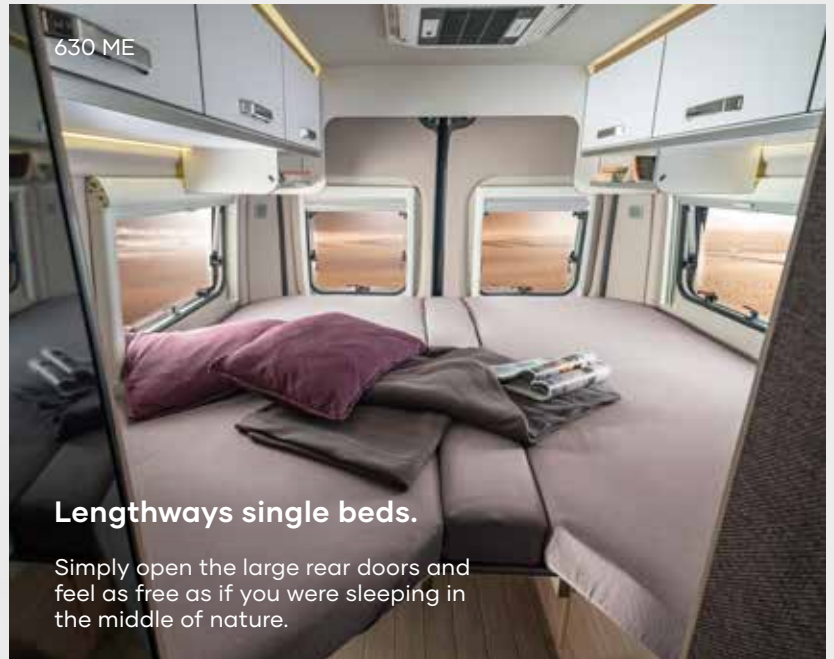

Sleeping

Pleasant living ambience. Beautiful surfaces, wood and breathable fabric upholstery on the side walls and a sophisticated lighting concept ensure unrivalled cosiness. This is called the cocoon effect.

Maintain

Simply practical. The bathroom combines clean lines with ingenious features. Cubby holes in the wall, extra storage space in the cabinets and the washbasin stretching across the width of the room make freshening up in a small space a real joy.